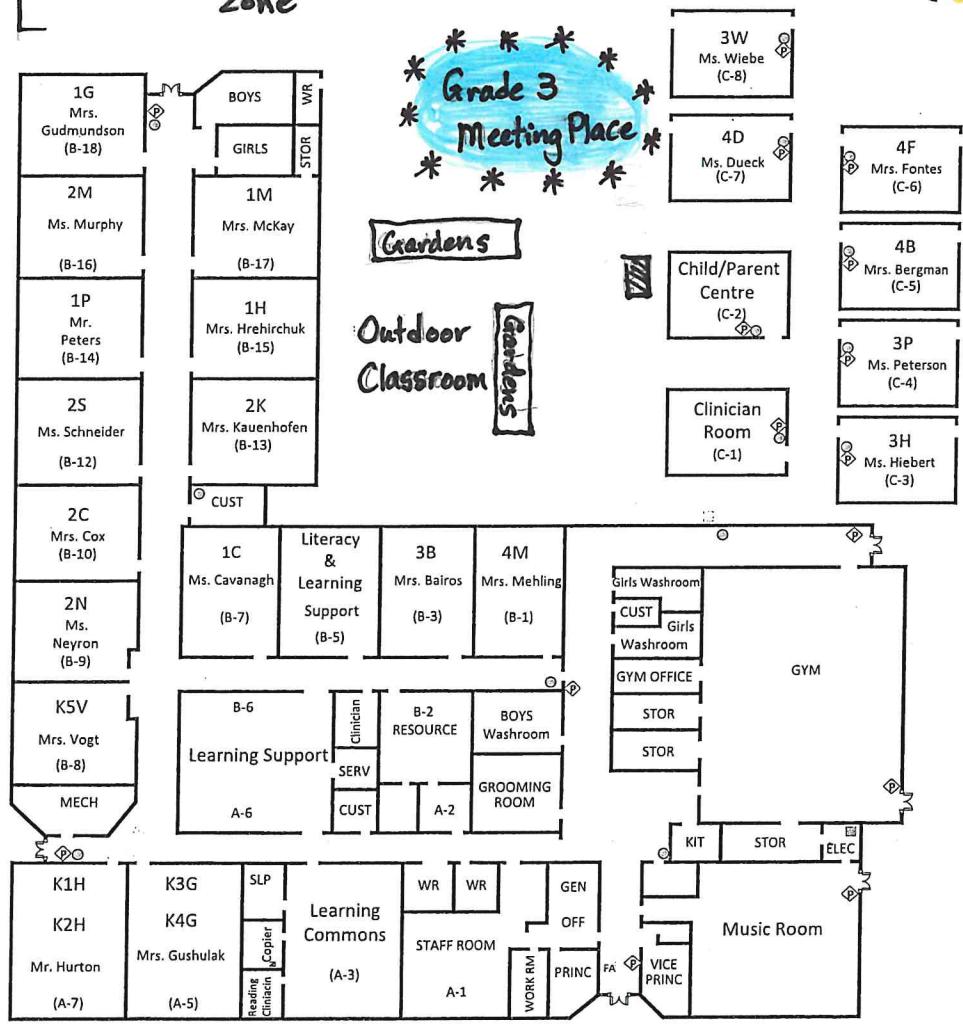

ABA ABA Swings

Staff Parking Lot

Play Structure

Grade 2's Meeting Place

Grade 4 Meeting Place

Bus Loading Zone

SOUTHWOOD SCHOOL 2022-2023

Bus Lane

2-1 Street

→ Grade K's and 1's should be picked up by Parents in their classrooms. ←

Barkman Avenue

Meeting Places Map for Family Picnic Day