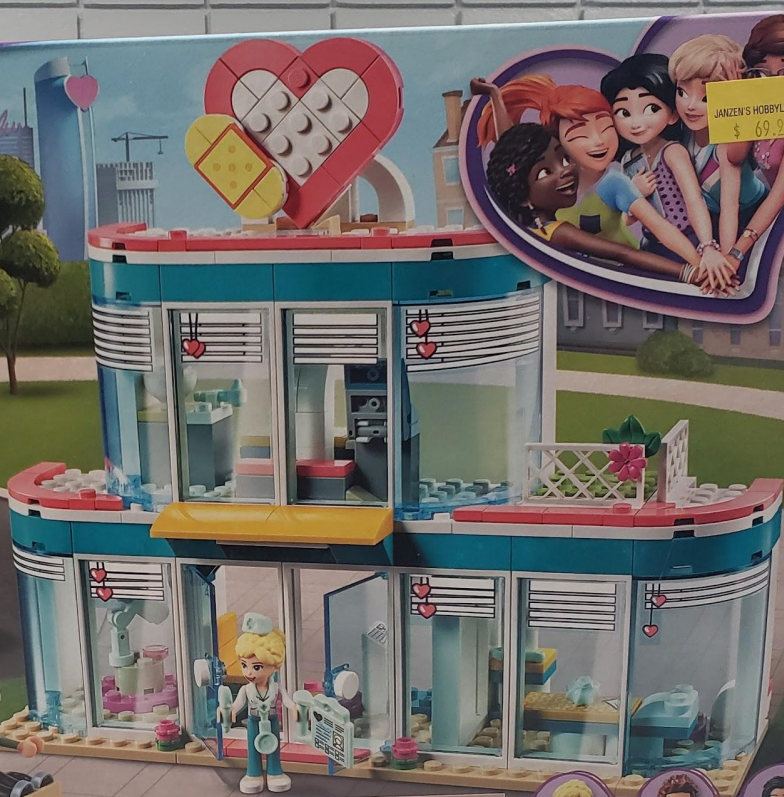

LEGO

Friends™

6+

41394

**Heartlake City
Hospital**

**379
pcs/pzs**

JANZEN'S HOBBYLAND
$ 69,99