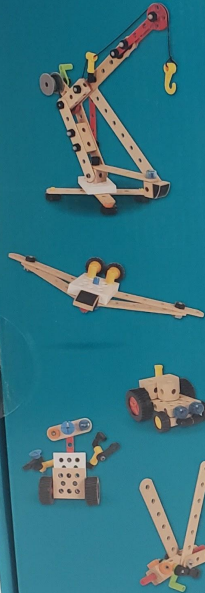

6+

43202

The Madrigal
House

587
pcs/pzs

Building Toy
Jouet de construction
Juguete para Construir

JANZEN'S HOBBYLAND
\$ 69.99

WARNING: CHOKING HAZARD.
Toy contains small parts and a small ball.
Not for children under 3 years.

Disney
ENCANTO

BRIO®

**Builder
Activity Set**
34588

3+

**211
PIECES**

JANZEN'S HOBBYLAND
\$ 90,-99

WARNING:
CHOKING HAZARD - small parts.
Not for children under 3 years.

my FAIRY GARDEN™